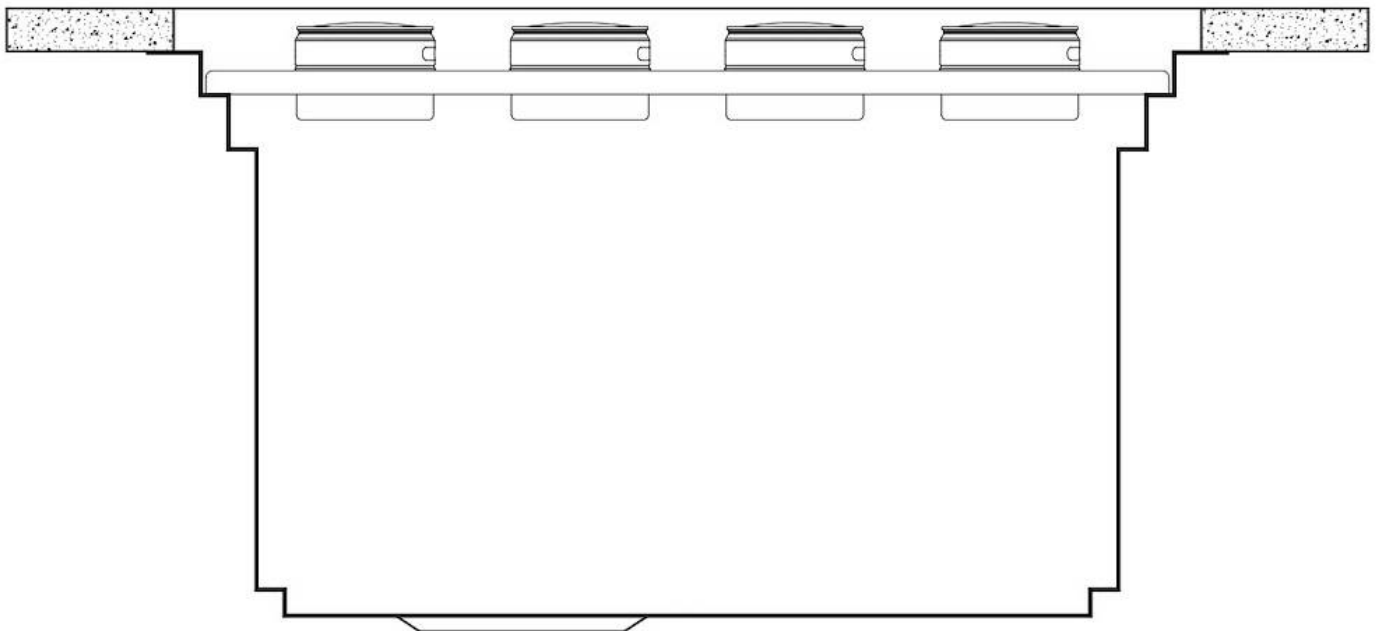

Happy Hour Level 2

Compatible accessories/Accessori compatibili:

8100 600
8100 620
8100 621
8100 622
8100 628
8624 000